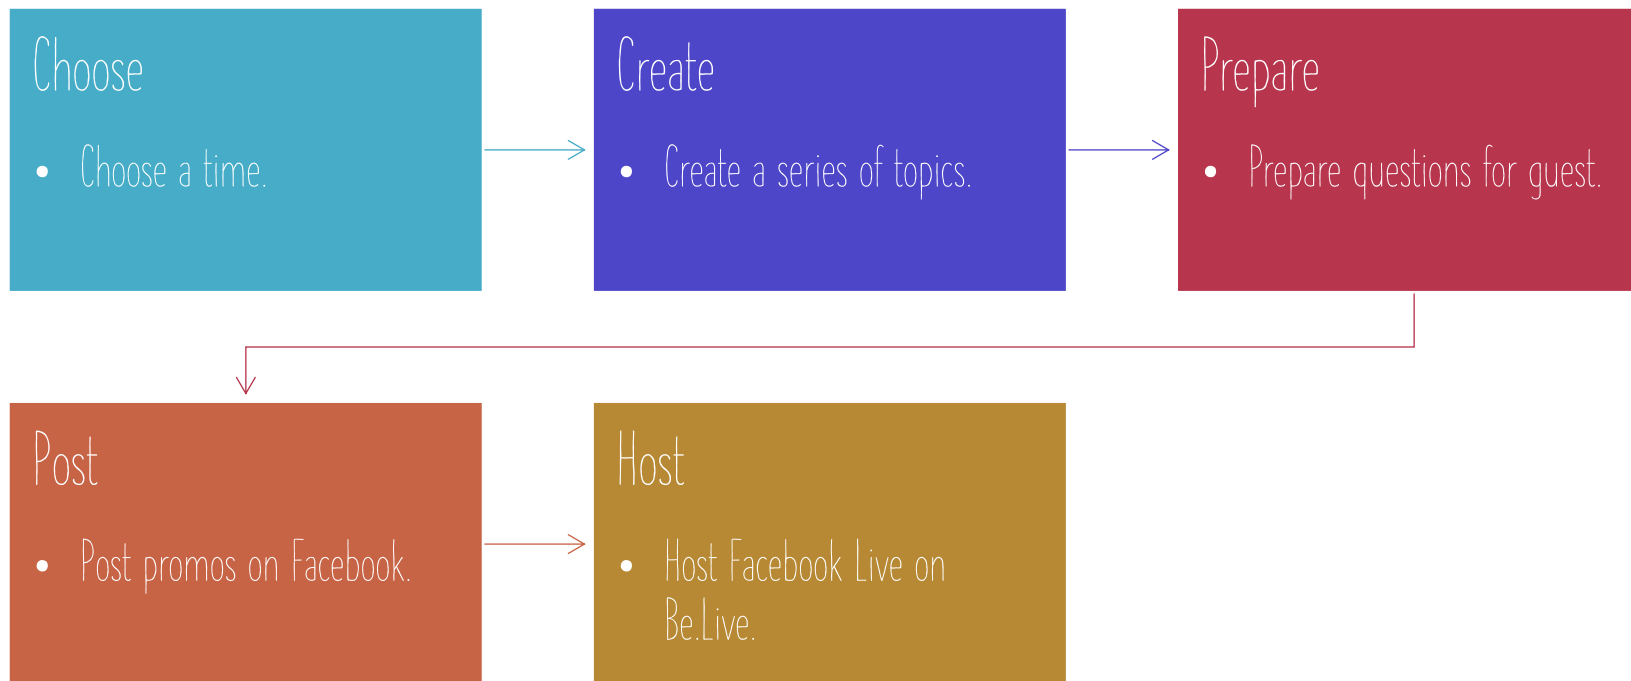

USING FACEBOOK LIVE